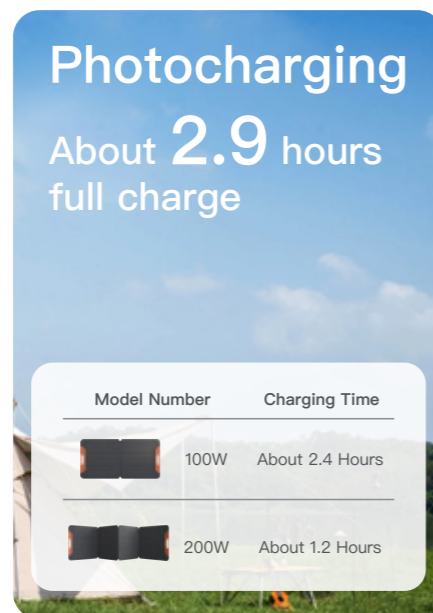

Product Input

ES302-03 Outdoor Power Station

Specification

Battery Type:	18650 NCM Lithium-ion
Output Power:	300W
Battery Capacity:	231Wh
Input:	DC Input 48W Car Port Input 55W Solar Input 80W
Output:	AC Output 1*AC 300W Surge 600W USB A*2 QC3.0 18W each 36W max USB C*1 PD3.0 60W max Cigarette lighter port*1 12V/10A
Size:	192*142*148mm
Weight:	2.8KG
Package Parameter:	460*233*504mm 4pcs/box 1740 sets/20GP 4800 sets/40HQ

Certificate