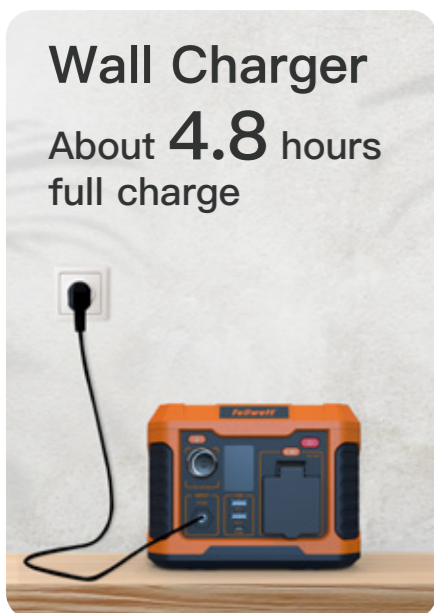

Product Input

ES302-03 Outdoor Power Station

Specification

Battery Type:	18650 NCM Lithium-ion
Output Power:	300W
Battery Capacity:	231Wh
Input:	DC Input 48W Car Port Input 55W Solar Input 80W
Output:	AC Output 1*AC 300W Surge 600W USB A*2 QC3.0 18W each 36W max USB C*1 PD3.0 60W max Cigarette lighter port*1 12V/10A
Size:	192*142*148mm
Weight:	2.8KG
Package Parameter:	460*233*504mm 4pcs/box 1740 sets/20GP 4800 sets/40HQ

Certificate