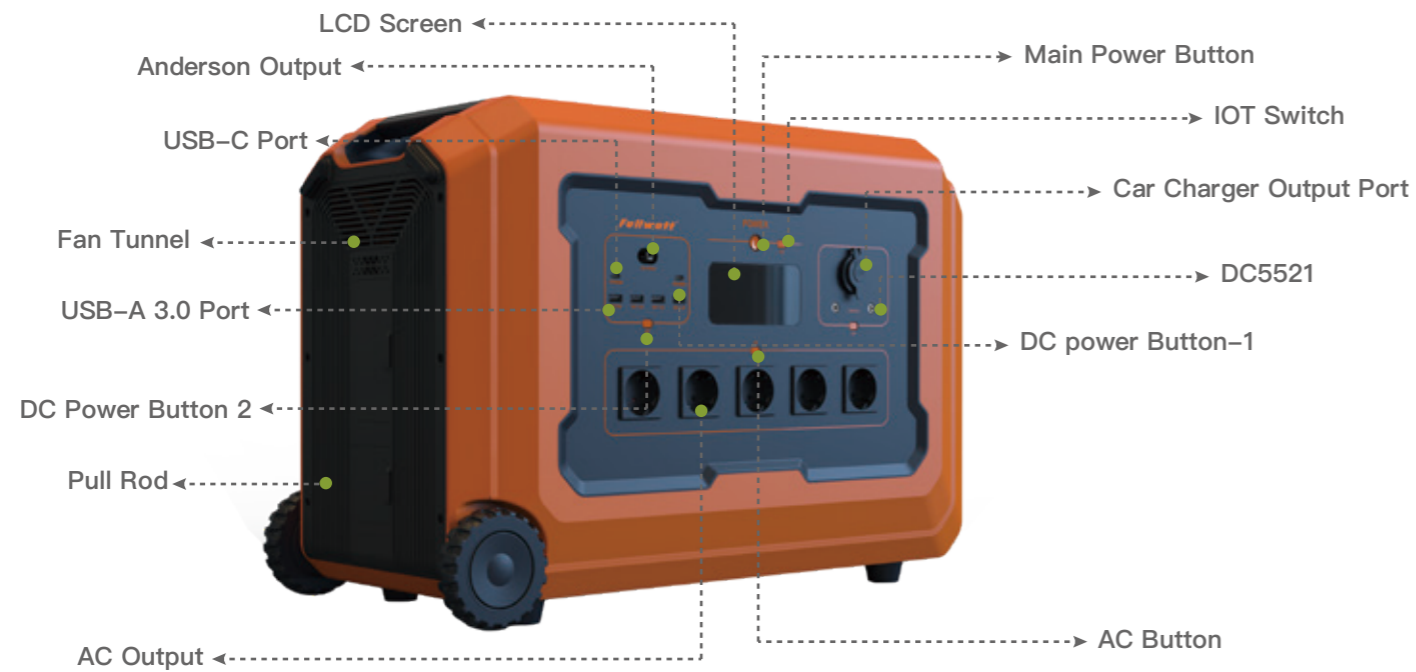

Product Display

ES401-36 Outdoor Power Station

Specification

Battery Type:	LFP
Output Power:	3600W
Battery Capacity:	3072Wh
Input:	AC Input 2500W Car Port Input 12-15V/8A Solar Input 2100W
Output:	AC Output 6*AC 3600W Surge 7000W USB A*4 18W max USB C*2 PD 100W max
Size:	641.5*304.5*437.5mm
Weight:	NW 37.8KG GW 43KG
Package Parameter:	775*445*550mm 1pc/box 108 sets/20GP 312 sets/40HQ

Product Input

Wall Charger

About **2** hours full charge

Photocharging

About **2** hours full charge

Model Number

100W

200W